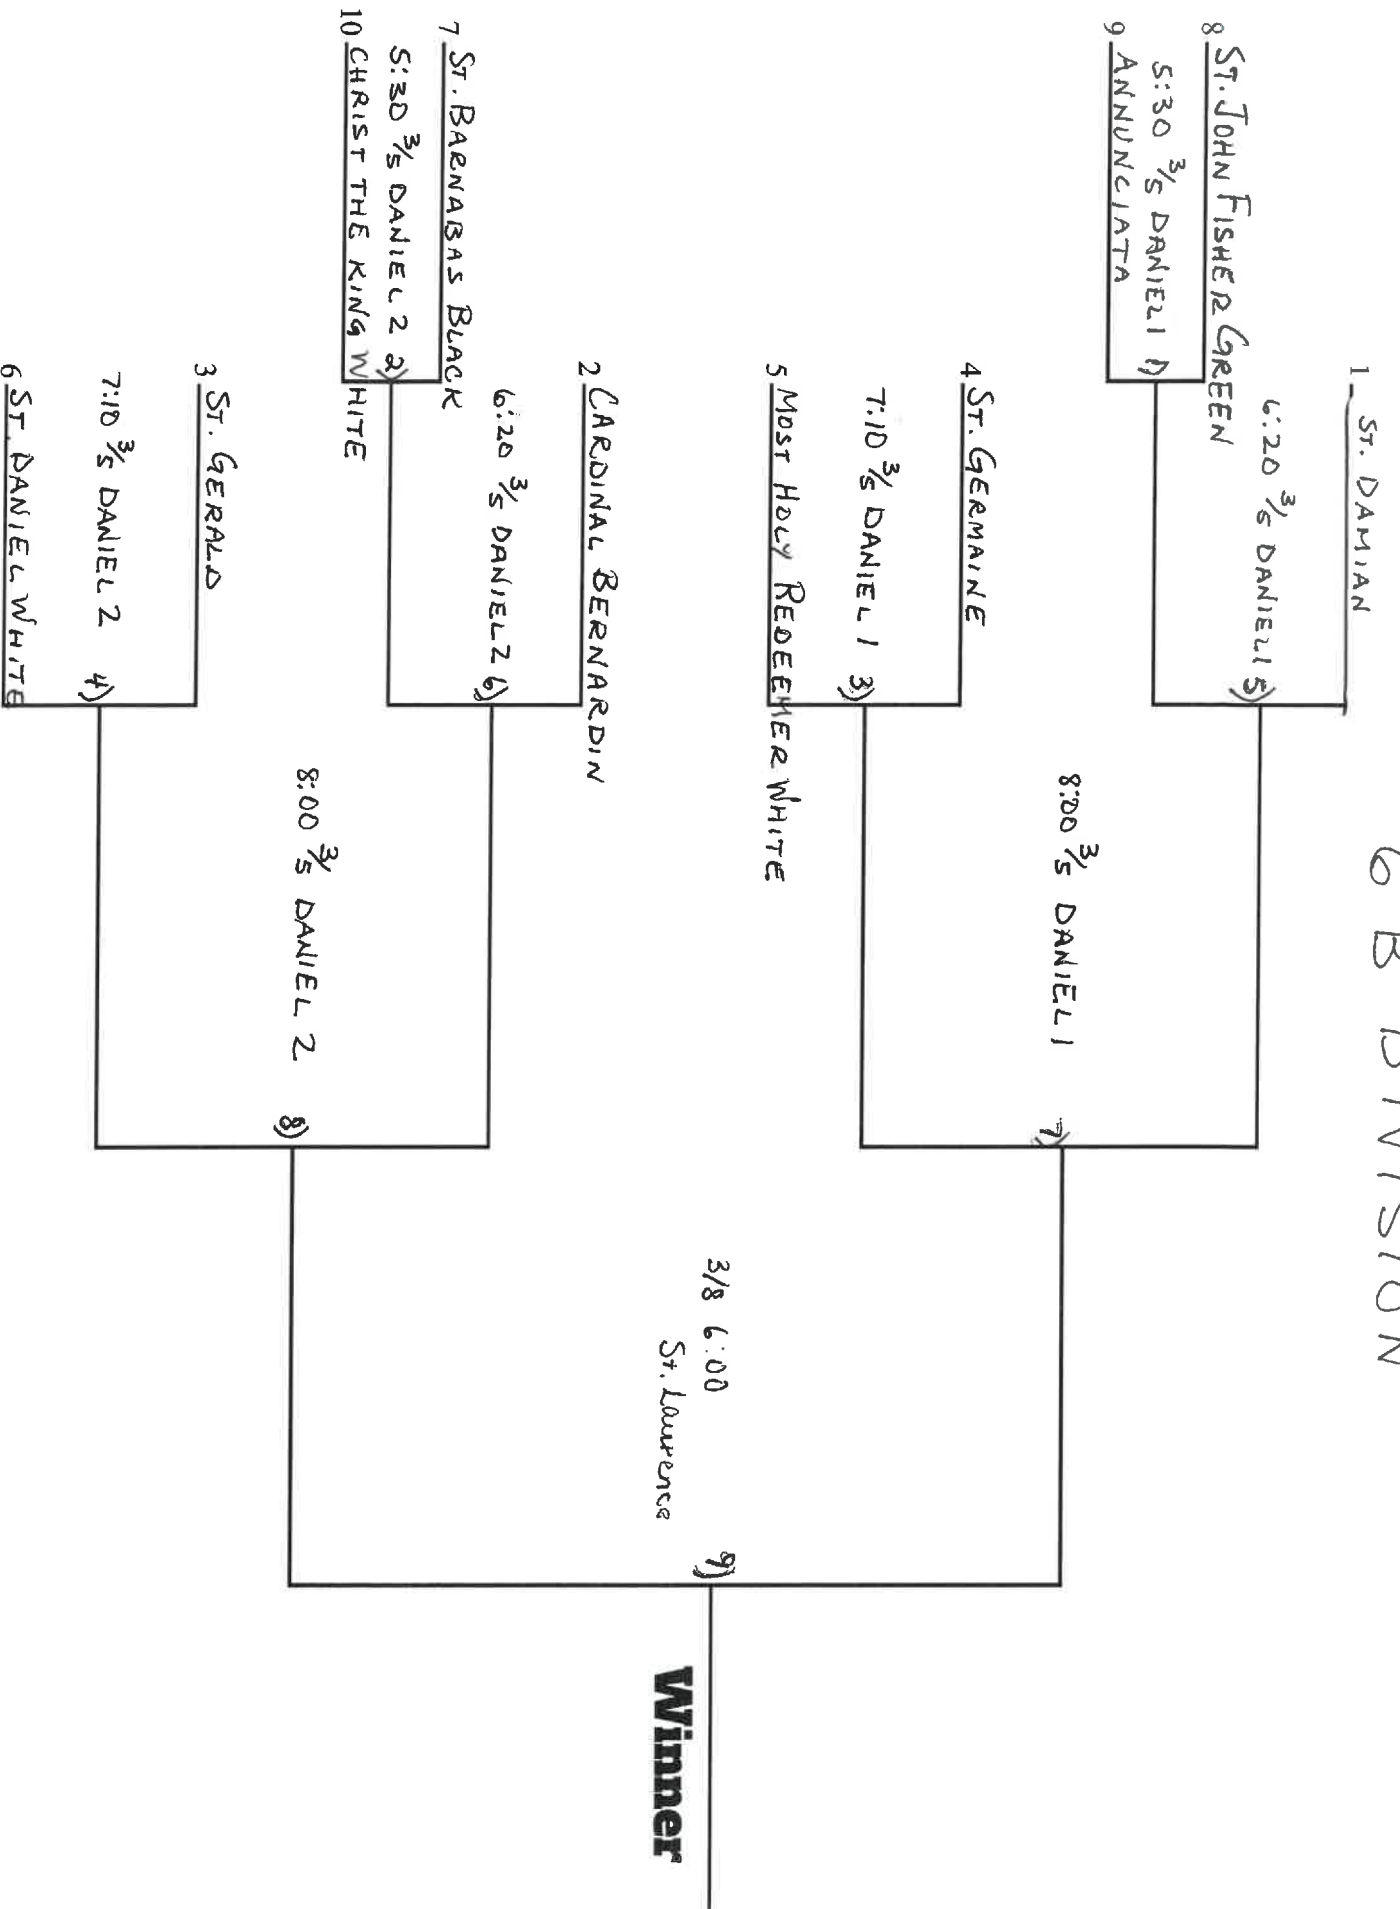

SOUTHSIDE CATHOLIC 2024 8 A A DIVISION

SOUTHSIDE CATHOLIC 2024 8 B DIVISION

SOUTH SIDE CATHOLIC 2024

7A DIVISION

SOUTHSIDE CATHOLIC 2024 7AA DIVISION

SOUTHSIDE CATHOLIC 2024

7B DIVISION

SOUTH SIDE CATHOLIC 2024

6 A DIVISION

SOUTH SIDE CATHOLIC 2024 6AA DIVISION

SOUTHSIDE CATHOLIC 2024 6 B DIVISION

SOUTHSIDE CATHOLIC 2024

5 North Division

SOUTHSIDE CATHOLIC 2024

5 South Division